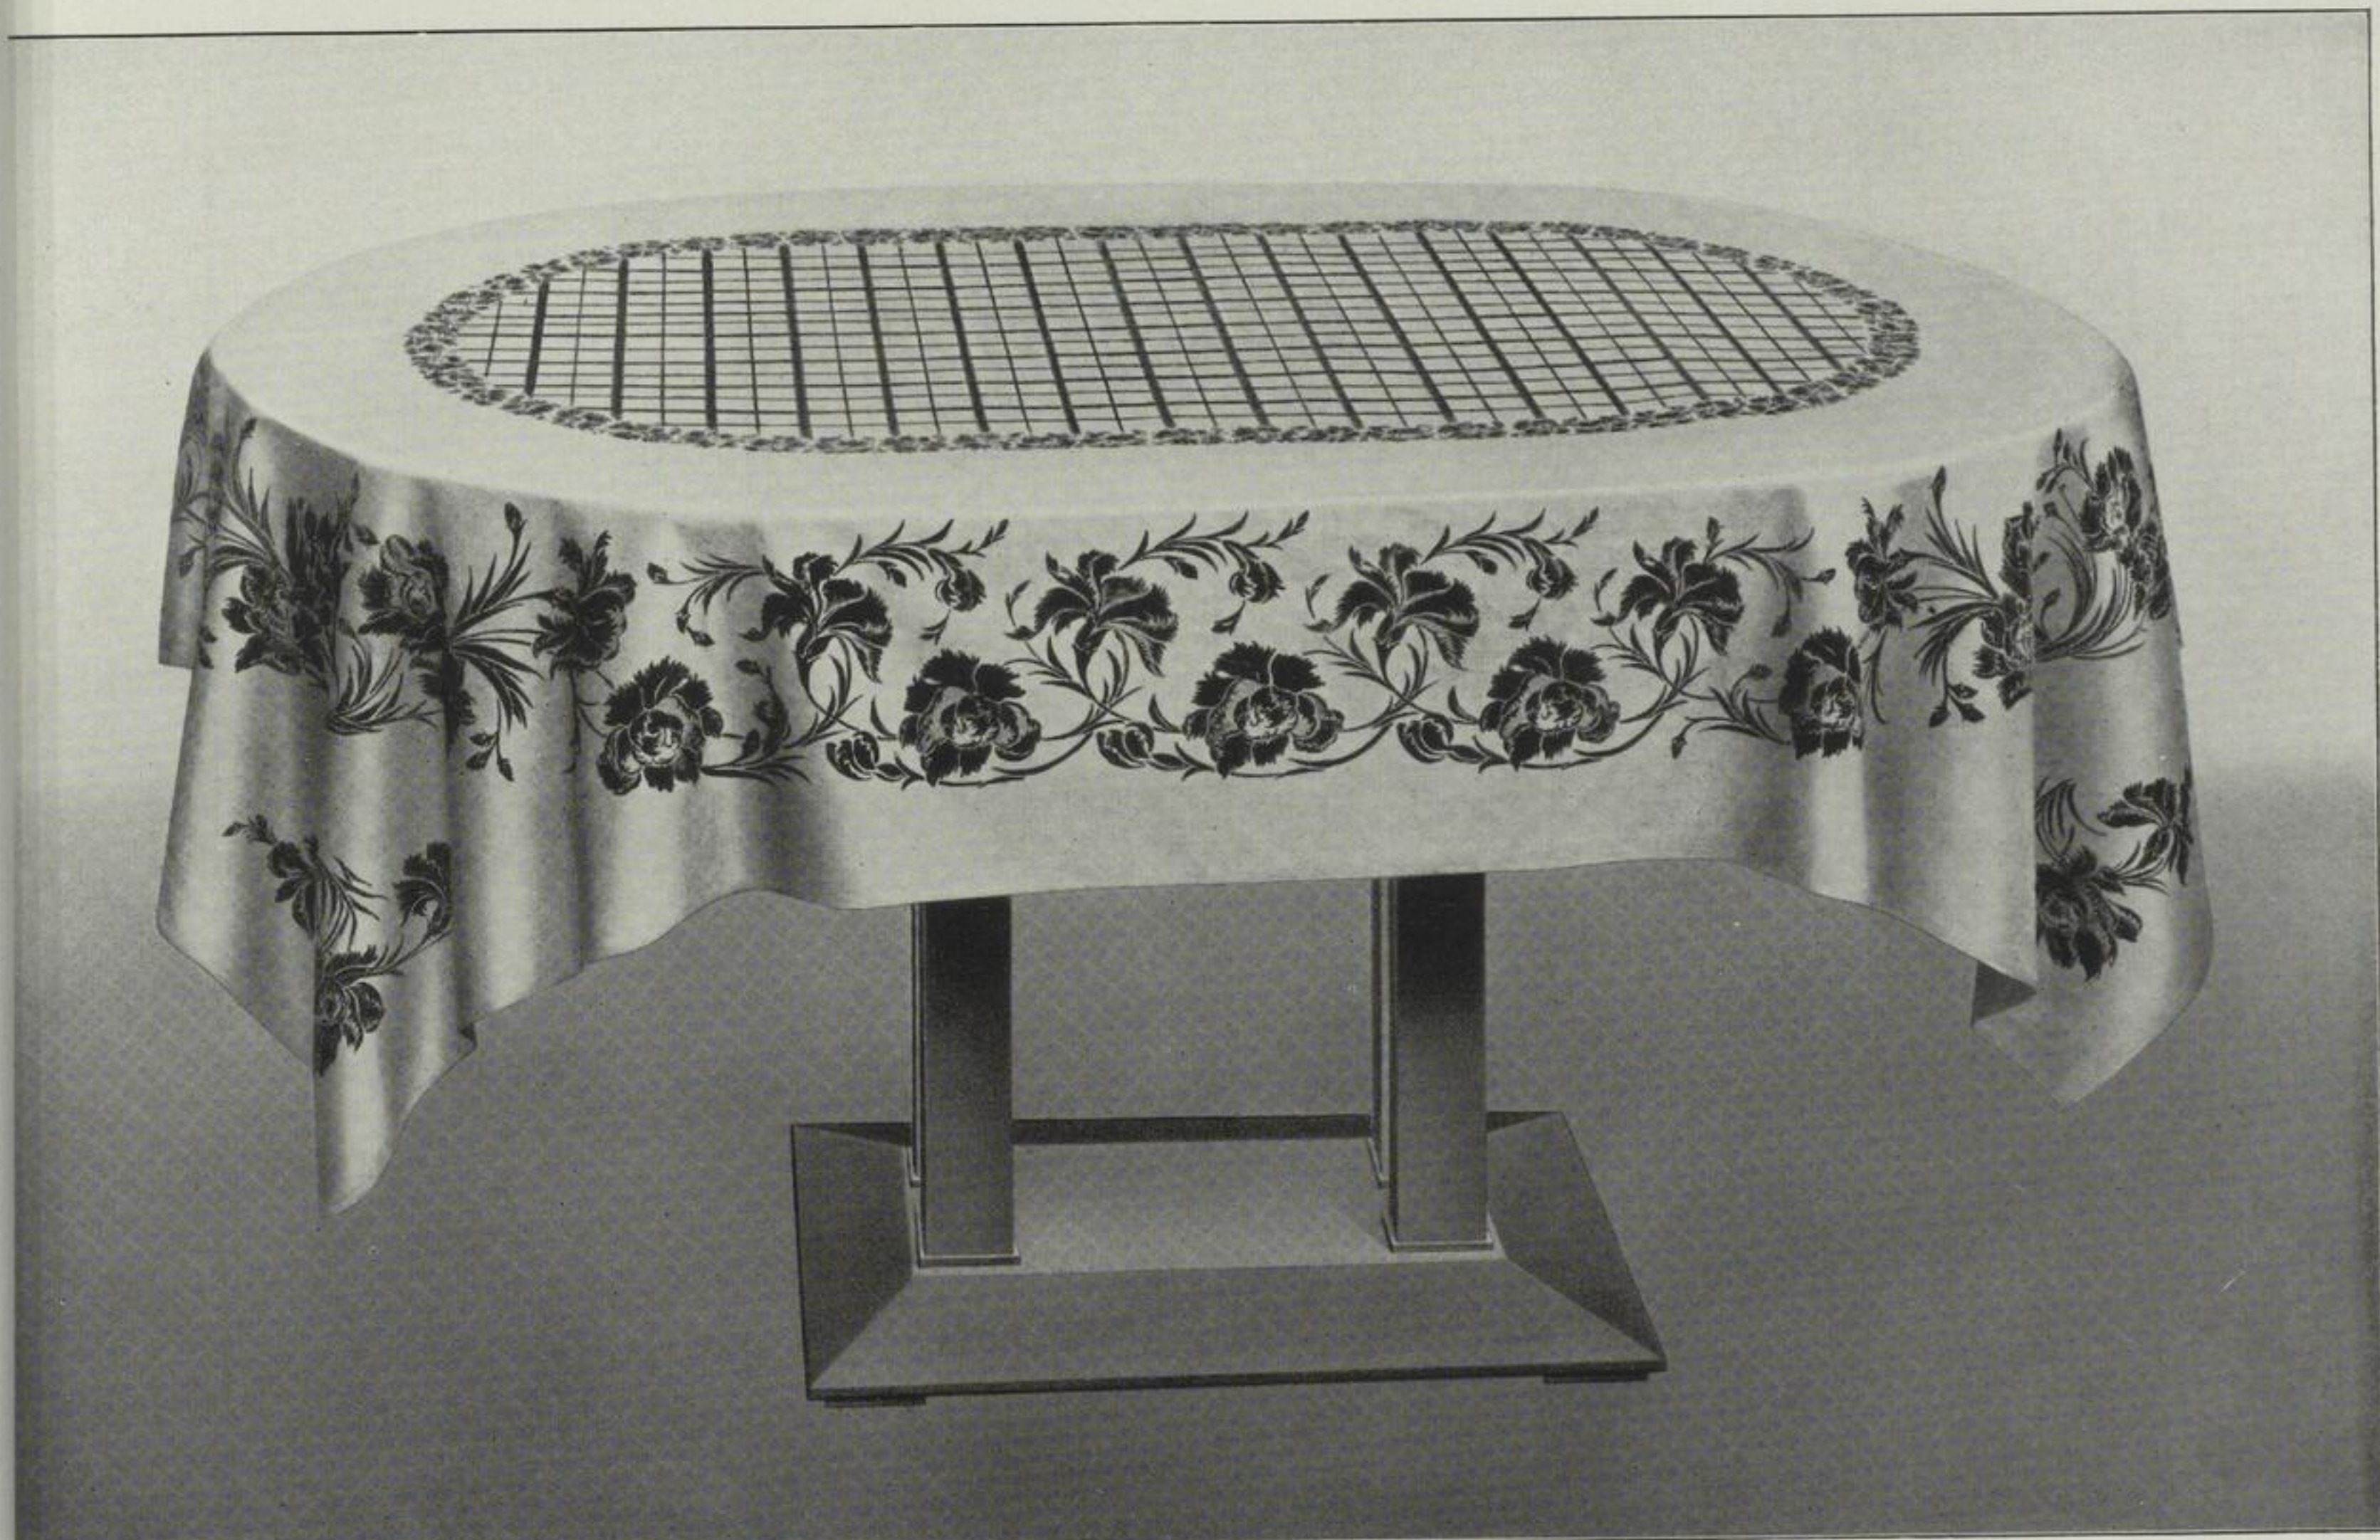

Qual. 60  
Dessin 1195  
TAFELTUCH 200×280 cm

60  
1195

Qual. 60  
Dess. 7195

**Lieferbar**

Preis

200 × 200 ctm.
" " 225 "
" " 280 "
" " 340 "
" " 400 "
" " 510 "
" " 560 "
" " 750 "

225 × 225 ctm.
" " 280 "
" " 340 "
" " 400 "
" " 450 "
" " 510 "
" " 560 "
" " 680 "
" " 800 "