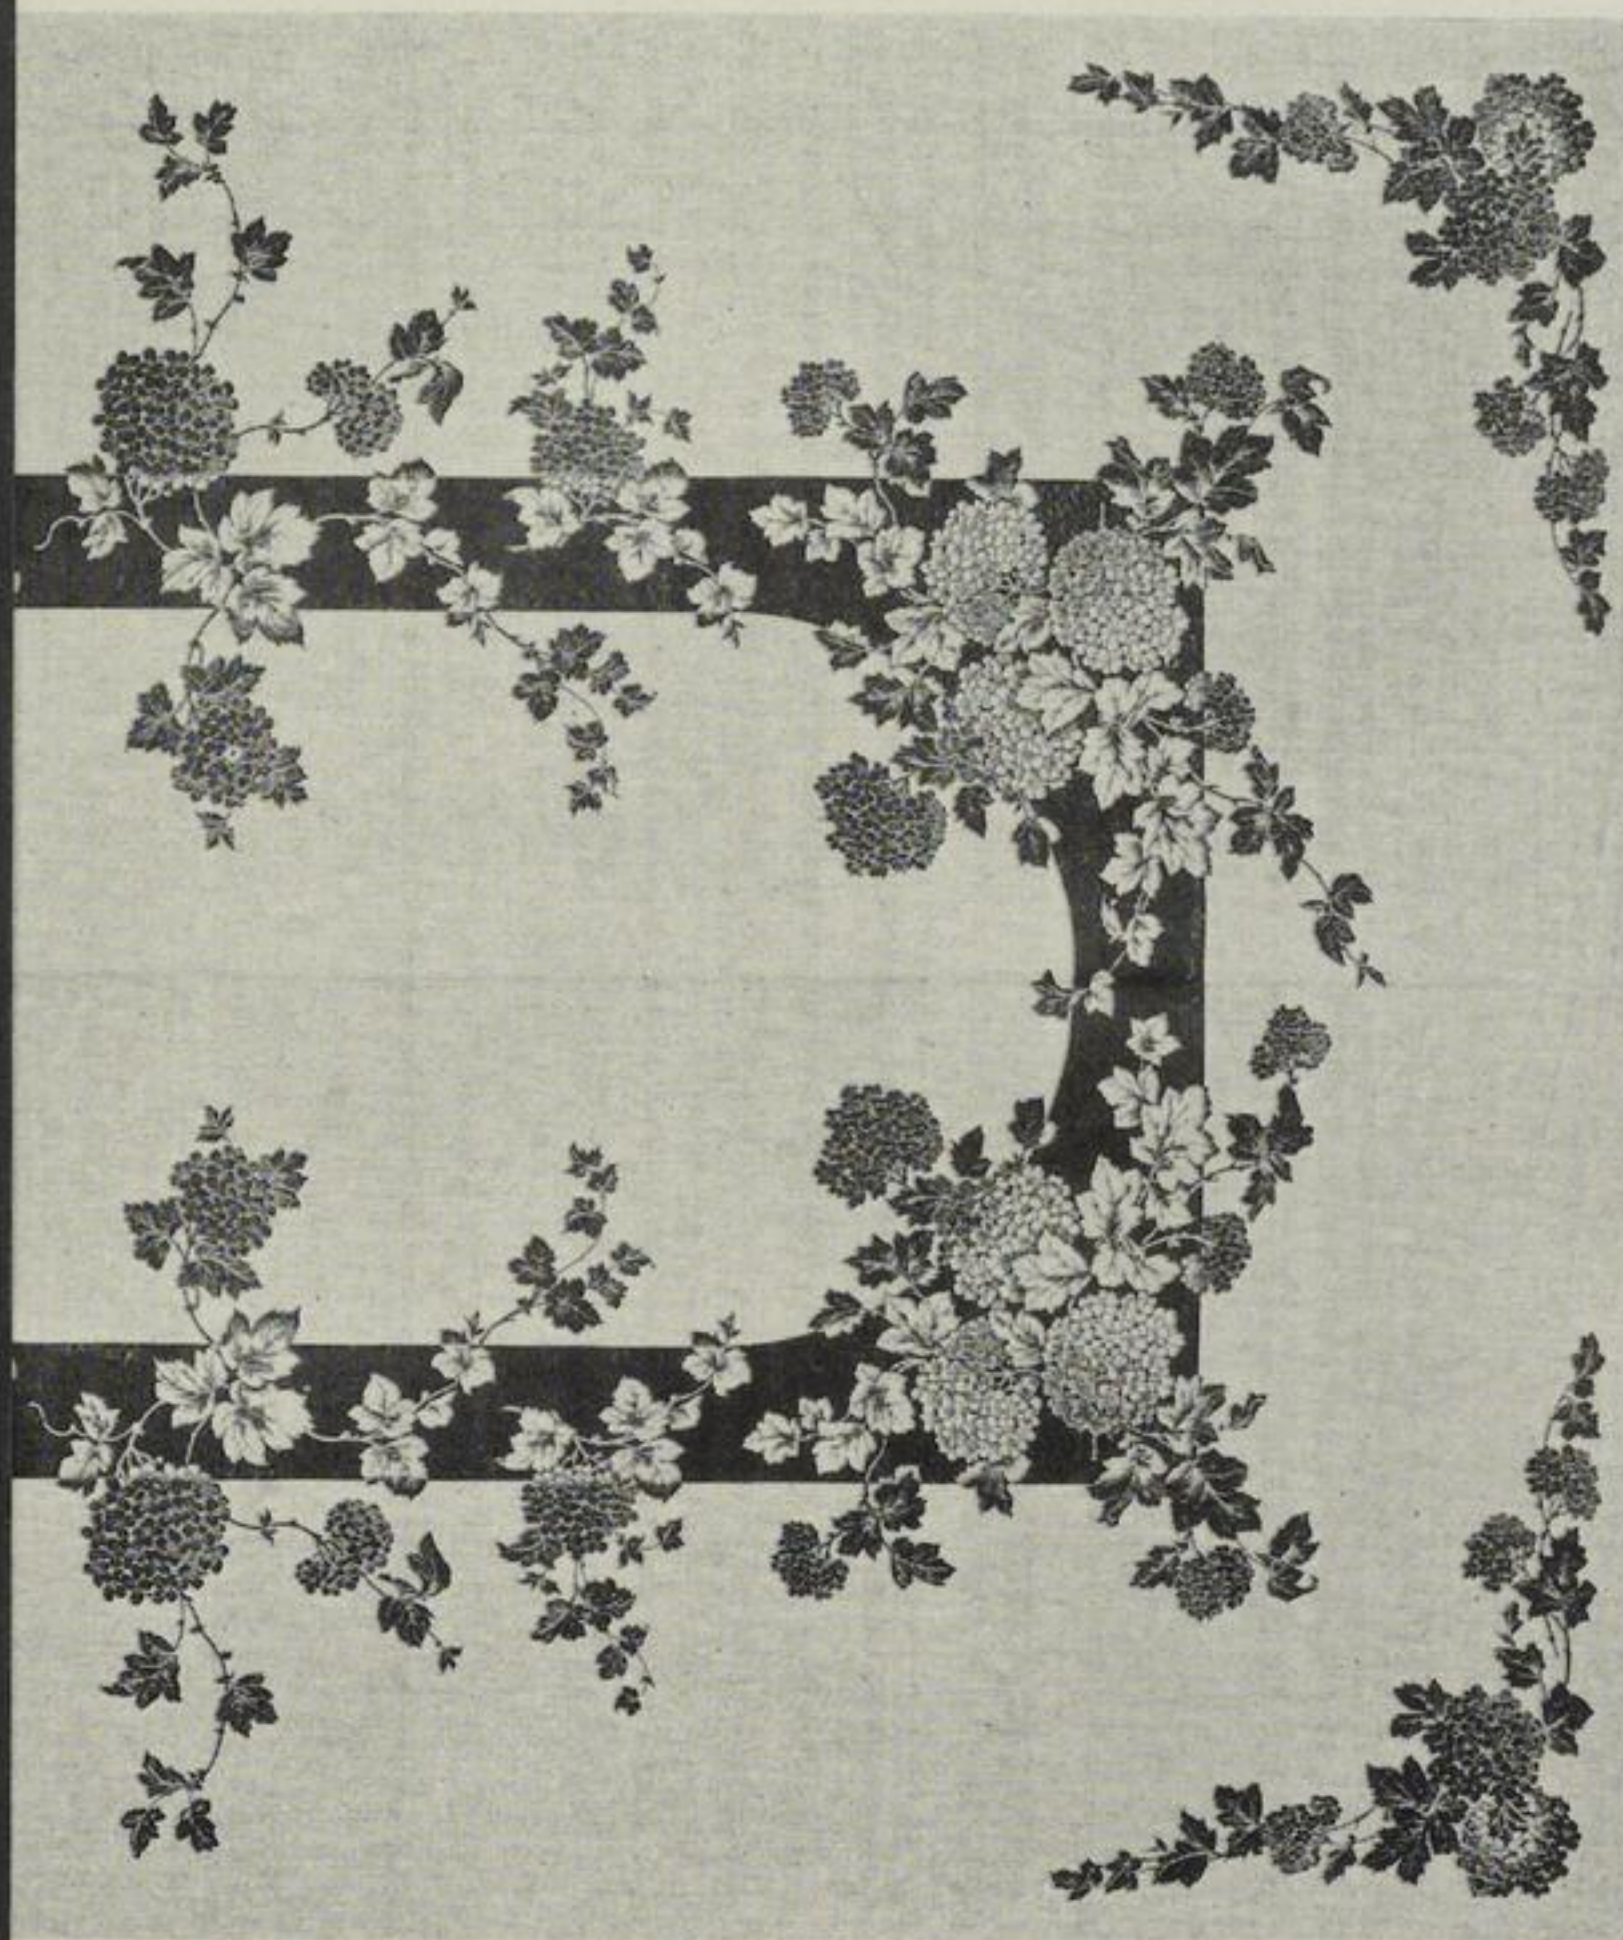

Lieferbar

Preis

180 × 180 cm
" " 225 "
" " 280 "
" " 340 "
" " 400 "
" " 510 "

200 × 200 cm
" " 225 "
" " 280 "
" " 340 "
" " 400 "
" " 510 "
" " 560 "
" " 750 "

225 × 225 cm
" " 280 "
" " 340 "
" " 400 "
" " 450 "
" " 510 "
" " 560 "
" " 680 "
" " 800 "

280 × 280 cm
" " 340 "
" " 400 "
" " 450 "
" " 510 "
" " 560 "
" " 680 "
" " 750 "

Servietten

70 × 70 cm
65 " 65 "
55 " 55 "
40 " 40 "

Qualität 70.
Dessin 1171.

AFELTUCH 200/280 cm.

Qual. 70
Dess. 1171