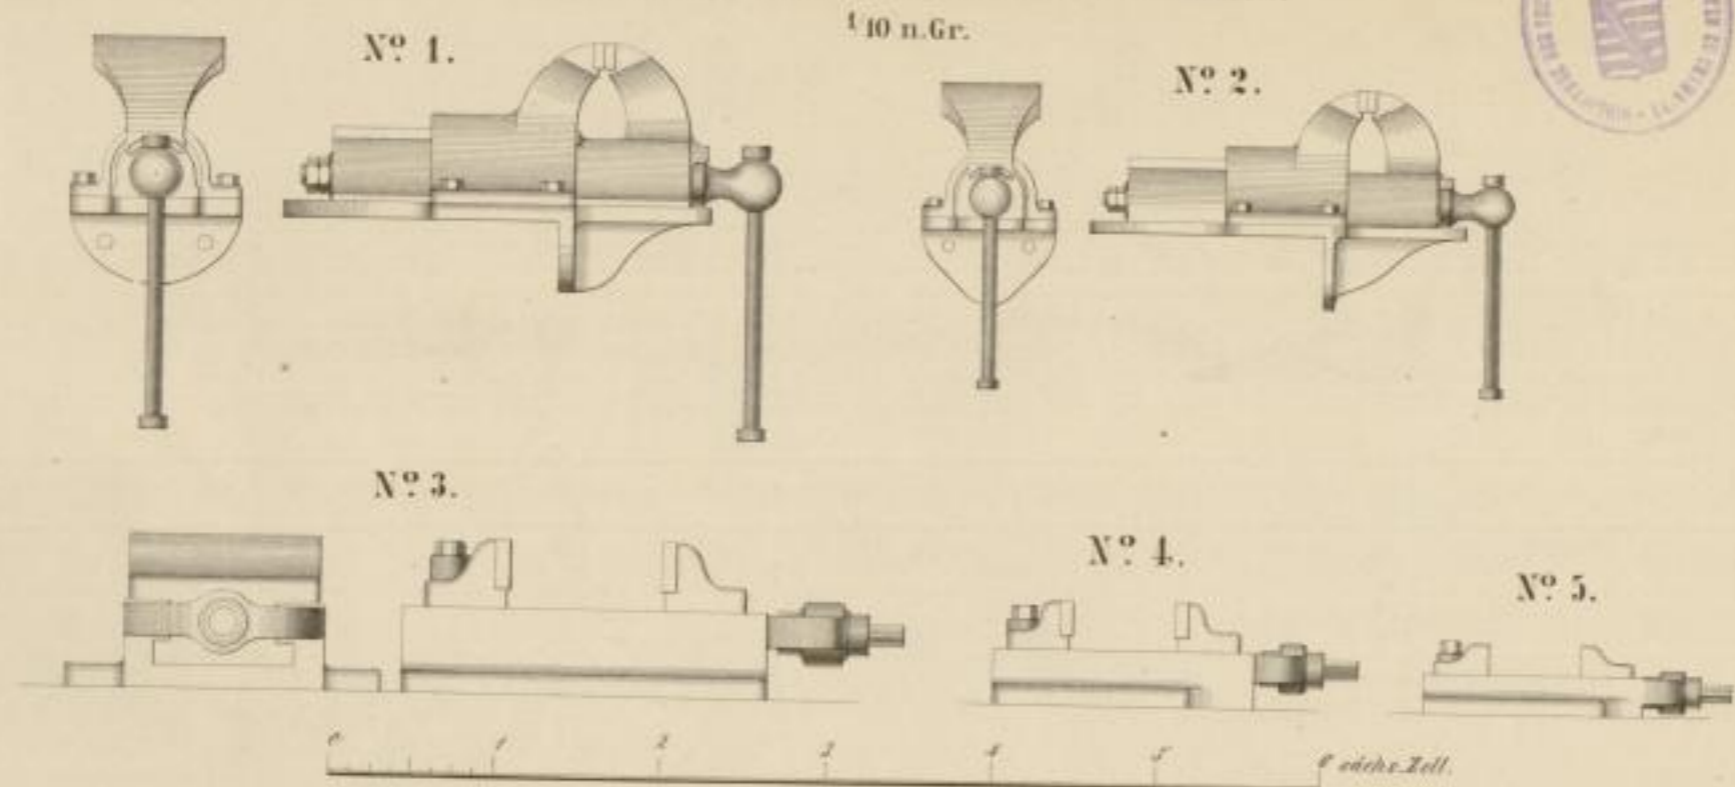

PARALLEL - SCHRAUBSTÖCKE

von Sondermann & Stier in Chemnitz.

Preis für No. 1.	Für Schlosser 9" Spannweite, 8" Breite	pr. Stück	34 Thlr.
" " " 2.	" dto. 7" " 6" "	" "	26 "
" " " 3.	" Hobel-Shaping-Nuthstossmaschinen 12" Spannweite	" "	45 "
" " " 4.	" dergl. 9" "	" "	32 "
" " " 5.	" dergl. 7" "	" "	25 "