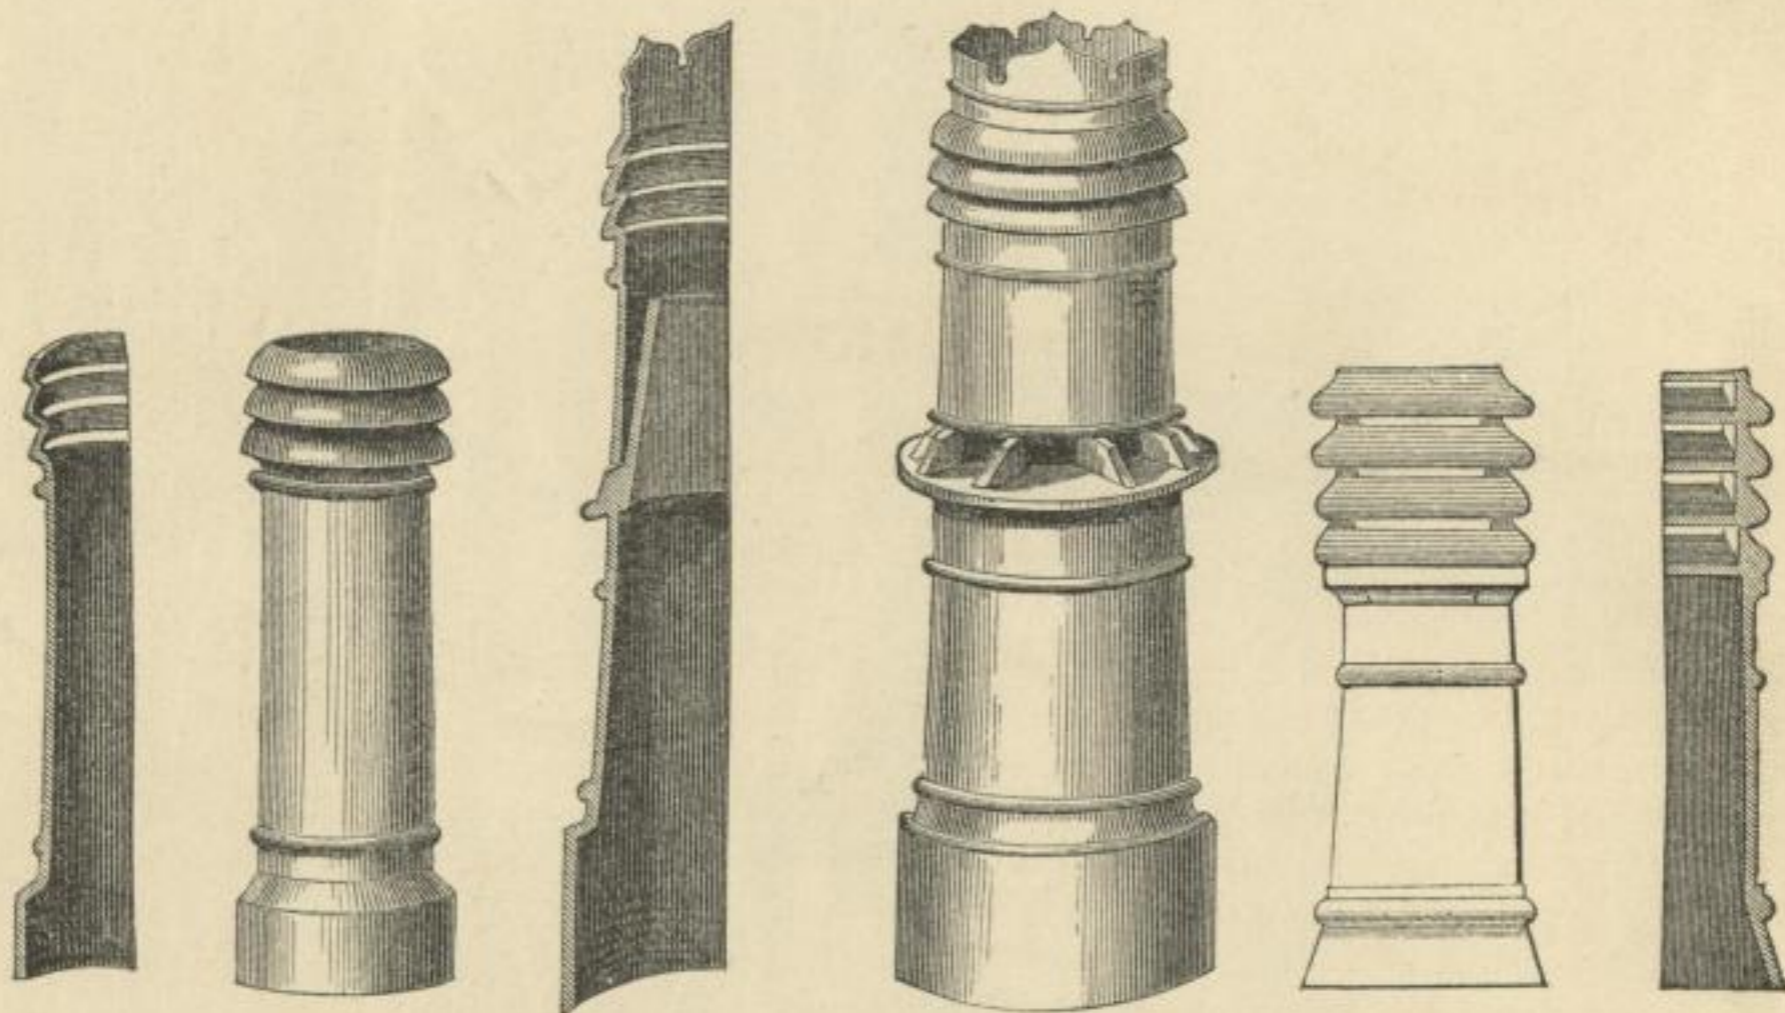

CLIFF, JOSEPH, & SON, *Wortley, near Leeds.*—Clay retorts, fire-bricks, sanitary pipes, chimney tops, terra cotta ornaments, &c.

Cliff's patent enamelled clay retort is especially adapted for the use of gas works, by its smooth interior, and freedom from fire-cracks, by which the adhesion of carbon is prevented.

The following designs in terra cotta chimney tops have proved themselves the most efficient wind guards introduced.

TERRA COTTA CHIMNEYS.

JOSEPH CLIFF and SON are the largest manufacturers of the patent salt-glazed socketed drain pipes in the kingdom. These pipes are made, in circular, up to 54 inches diameter, and in egg-shape, to 36×24,