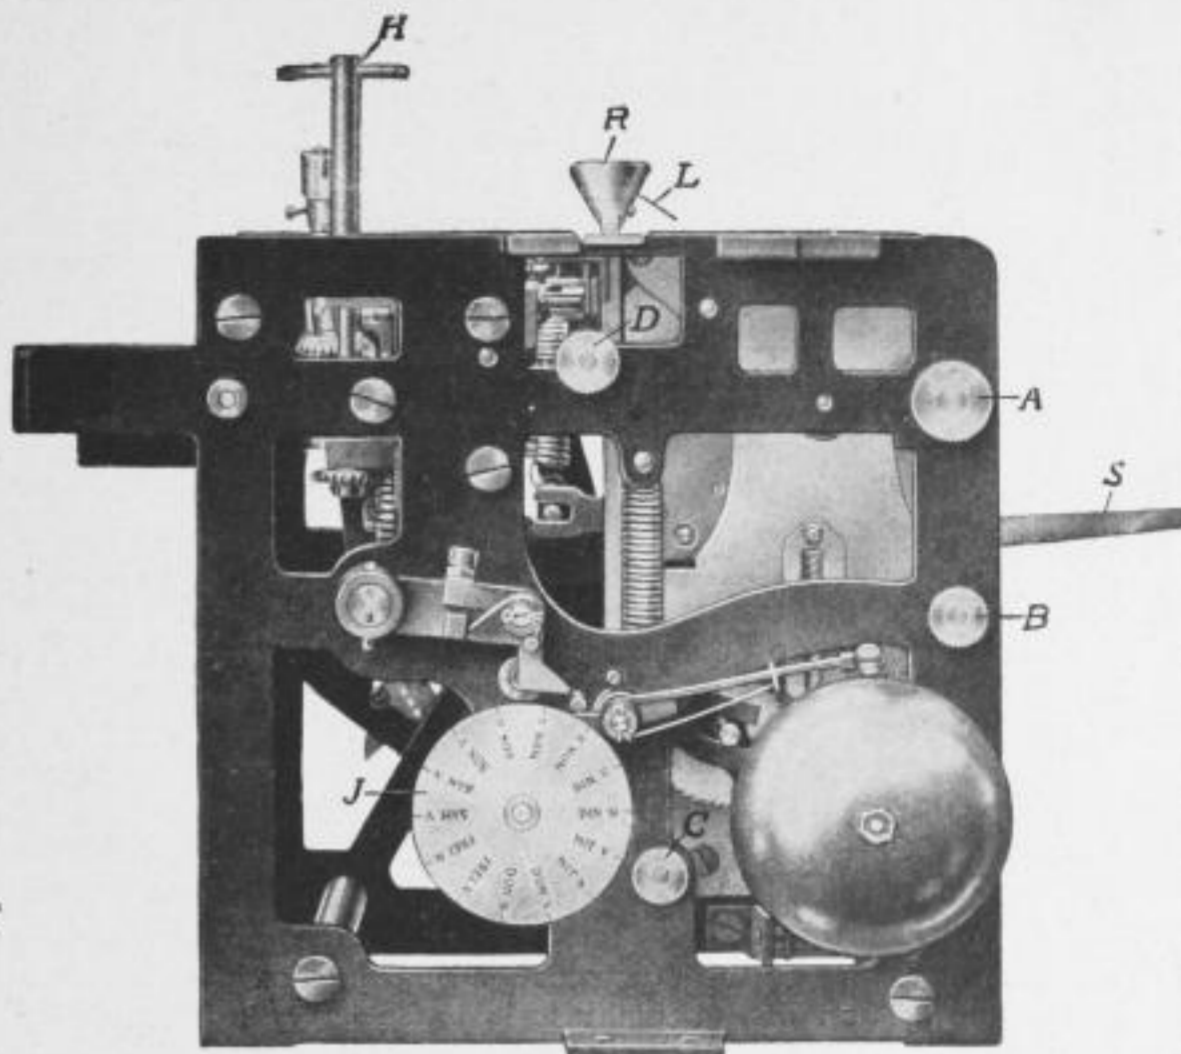

indicador de la hora. La tira de control pasa por delante de una abertura de la caja y por encima de un dispositivo de apoyo. El empleado inscribe su nombre y manobra a continuación la palanca que imprime al

Outwardly these card-control instruments are nearly all alike. In our illustration we show one by the firm of Schlenker-Grusen known to trade by the name of „Isgus“. In the centre we notice the clock that regulates

pour un personnel dont le calcul de salaire ne se fait pas d'après les nombres des heures, un tel contrôle par cartes — ou fiches — n'est pas nécessaire. On se sert alors avantageusement des appareils dits

Schaltwerk für Arbeitszeit-Kontrolluhren, Kartensystem / Mecanismo de mando de un reloj de control del tiempo de trabajo del sistema de tarjetas. Shifting mechanism for working time-recorders of the card-system / Mouvement de commutation pour une horloge de contrôle d'heures de travail Müller-Schlenker, Schwenningen a N.

lado de su firma la hora en que llegó a la oficina y avanza la tira de papel de la longitud suficiente para hacer desaparecer el nombre inscrito. Estos aparatos no exigen vigilancia especial, puesto que difícilmente pueden hacerse falsificaciones de firmas. En otra figura hemos reproducido una tira de control de un aparato de esta especie construido por la casa Eppner.

the mechanical time-check. At the right and left of it are the lockers for receiving the time-check cards. On entering the factory the workman takes his card from the locker at the entrance, puts it in the funnel which one sees under the pendulum of the clock, manipulates a lever and the time of his coming is entered on the card, which is then deposited in the next empty box. During

„appareils à inscription“. Nous reproduisons comme exemple un tel appareil de la maison Eppner et de la National-Zeitkontrolluhren-G. m. b. H., qui sont d'un extérieur différent l'un de l'autre. Le mouvement d'horloge actionne un mécanisme de timbre d'heure. La bande de contrôle passe devant une ouverture de la boîte au dessus d'une petite table à écrire. L'employé inscrit son