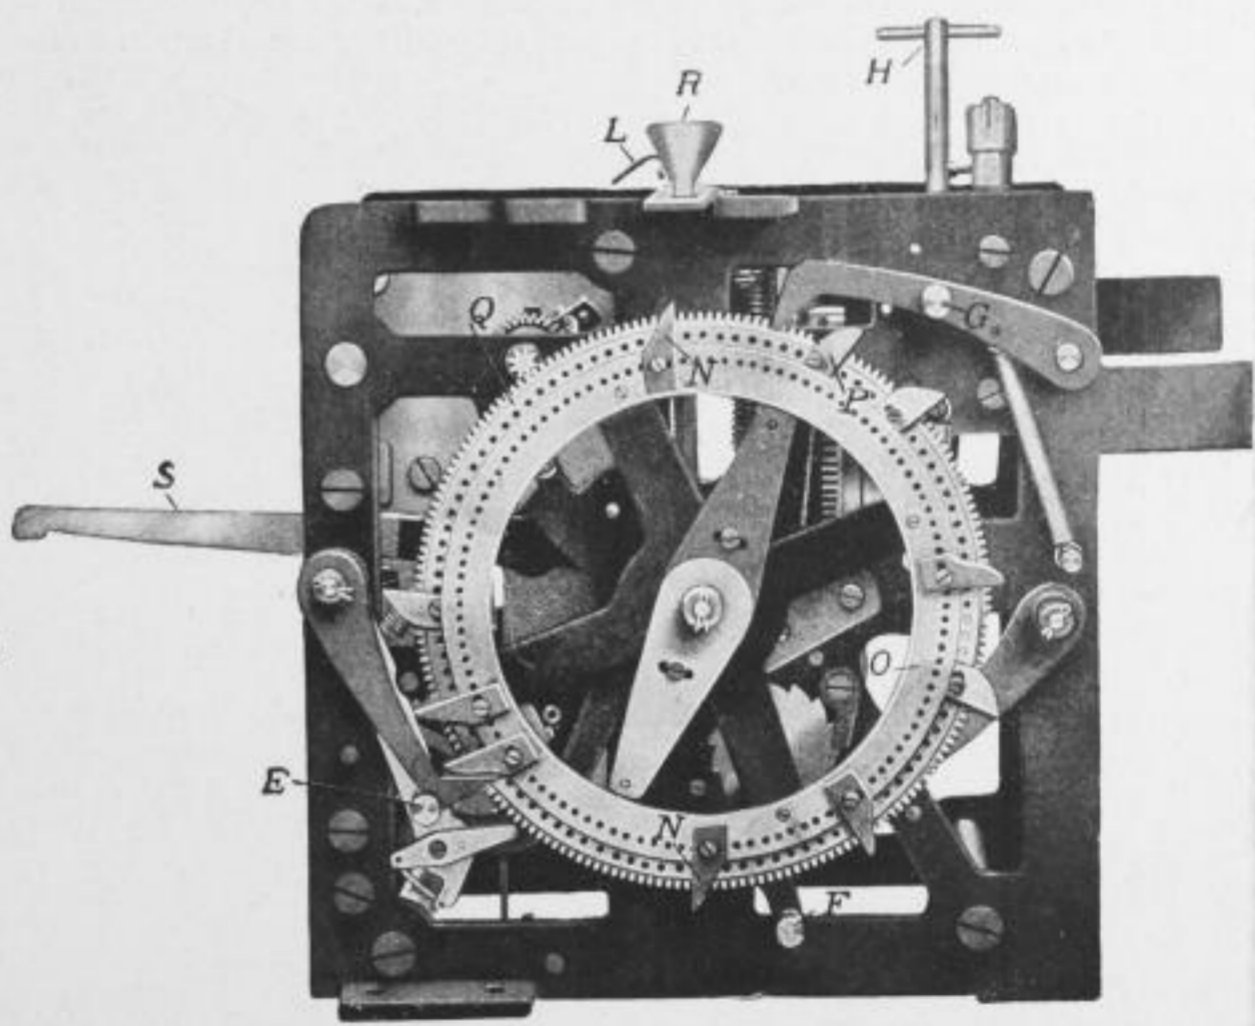

indicador de la hora. La tira de control pasa por delante de una abertura de la caja y por encima de un dispositivo de apoyo. El empleado inscribe su nombre y manobra a continuación la palanca que imprime al

Outwardly these card-control instruments are nearly all alike. In our illustration we show one by the firm of Schlenker-Grusen known to trade by the name of „Isgus“. In the centre we notice the clock that regulates

pour un personnel dont le calcul de salaire ne se fait pas d'après les nombres des heures, un tel contrôle par cartes — ou fiches — n'est pas nécessaire. On se sert alors avantageusement des appareils dits

Schaltwerk für Arbeitszeit-Kontrolluhren, Kartensystem / Mecanismo de mando de un reloj de control del tiempo de trabajo del sistema de tarjetas. Shifting mechanism for working time-recorders of the card-system / Mouvement de commutation pour une horloge de contrôle d'heures de travail Müller-Schlenker, Schwenningen a N.

lado de su firma la hora en que llegó a la oficina y avanza la tira de papel de la longitud suficiente para hacer desaparecer el nombre inscrito. Estos aparatos no exigen vigilancia especial, puesto que difícilmente pueden hacerse falsificaciones de firmas. En otra figura hemos reproducido una tira de control de un aparato de esta especie construido por la casa Eppner.

the mechanical time-check. At the right and left of it are the lockers for receiving the time-check cards. On entering the factory the workman takes his card from the locker at the entrance, puts it in the funnel which one sees under the pendulum of the clock, manipulates a lever and the time of his coming is entered on the card, which is then deposited in the next empty box. During

„appareils à inscription“. Nous reproduisons comme exemple un tel appareil de la maison Eppner et de la National-Zeitkontrolluhren-G. m. b. H., qui sont d'un extérieur différent l'un de l'autre. Le mouvement d'horloge actionne un mécanisme de timbre d'heure. La bande de contrôle passe devant une ouverture de la boîte au dessus d'une petite table à écrire. L'employé inscrit son